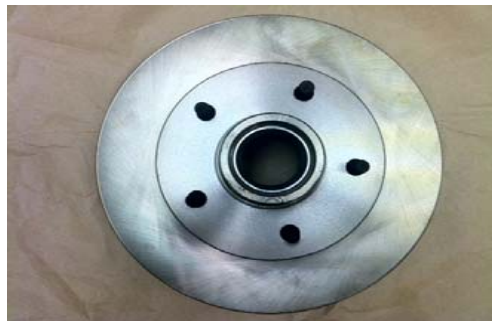

# Disc Brake Rotors!

**WP8814**

62/74 Mopar & early Fords  
Plain,

**WP8815**

12" Camaro

**WP8817**

12" Rear 10 & 12 bolt GM

**WP8818**

13" C4 CORVETTE, ALSO use w/  
Wysco 13" CAMARO/NOVA KIT

**WP8819**

11" Early GM use w/  
58/64 IMPALA SPINDLE

**WP8815L/R-HP**

12" Camaro Slot/Drilled