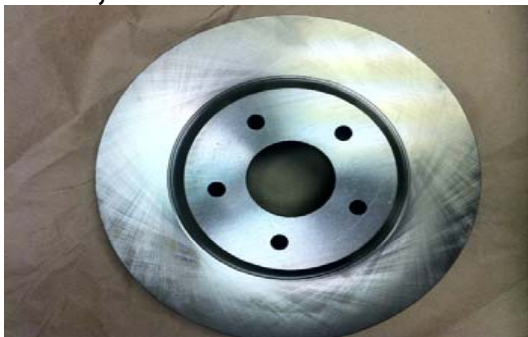

# Disc Brake Rotors!

**WP8814**

62/74 Mopar & early Fords  
Plain,

**WP8815**

12" Camaro

**WP8817**

12" Rear 10 & 12 bolt GM

**WP8818**

13" C4 CORVETTE, ALSO use w/  
Wysco 13" CAMARO/NOVA KIT

**WP8819**

11" Early GM use w/  
58/64 IMPALA SPINDLE

**WP8815L/R-HP**

12" Camaro Slot/Drilled