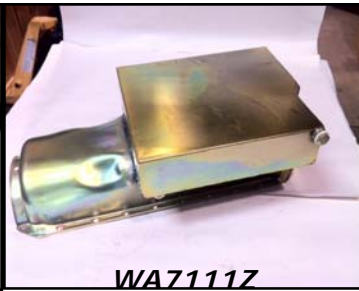

WA7104Z

SB CHEVY, TRACK

WA7105R

**SB CHEVY, 80/85
TRACK PAN**

WA7108RAW

**SB CHEVY, CLAIMER
PAN, 4QT.**

WA7108Z

**SB CHEVY, CLAIMER
PAN, 4QT.**

WA7111P

**BB CHEVY, TRACK
PAN, 10 QT.**

WA7111R

**BB CHEVY, TRACK
PAN, 10 QT. RAW**

WA7111Z

**BB CHEVY, TRACK
PAN, 10 QT. ZINC**

WA7117Z

**BB CHRYSLER, HEMI,
66/UP ZINC**

WA9397RAW

**OLDSMOBILE,
330/455**

WA9310-1

FORD 351C, CHROME

WA9330RAW

FORD, 352/428 RAW

WA9337

PONTIAC, 301/455